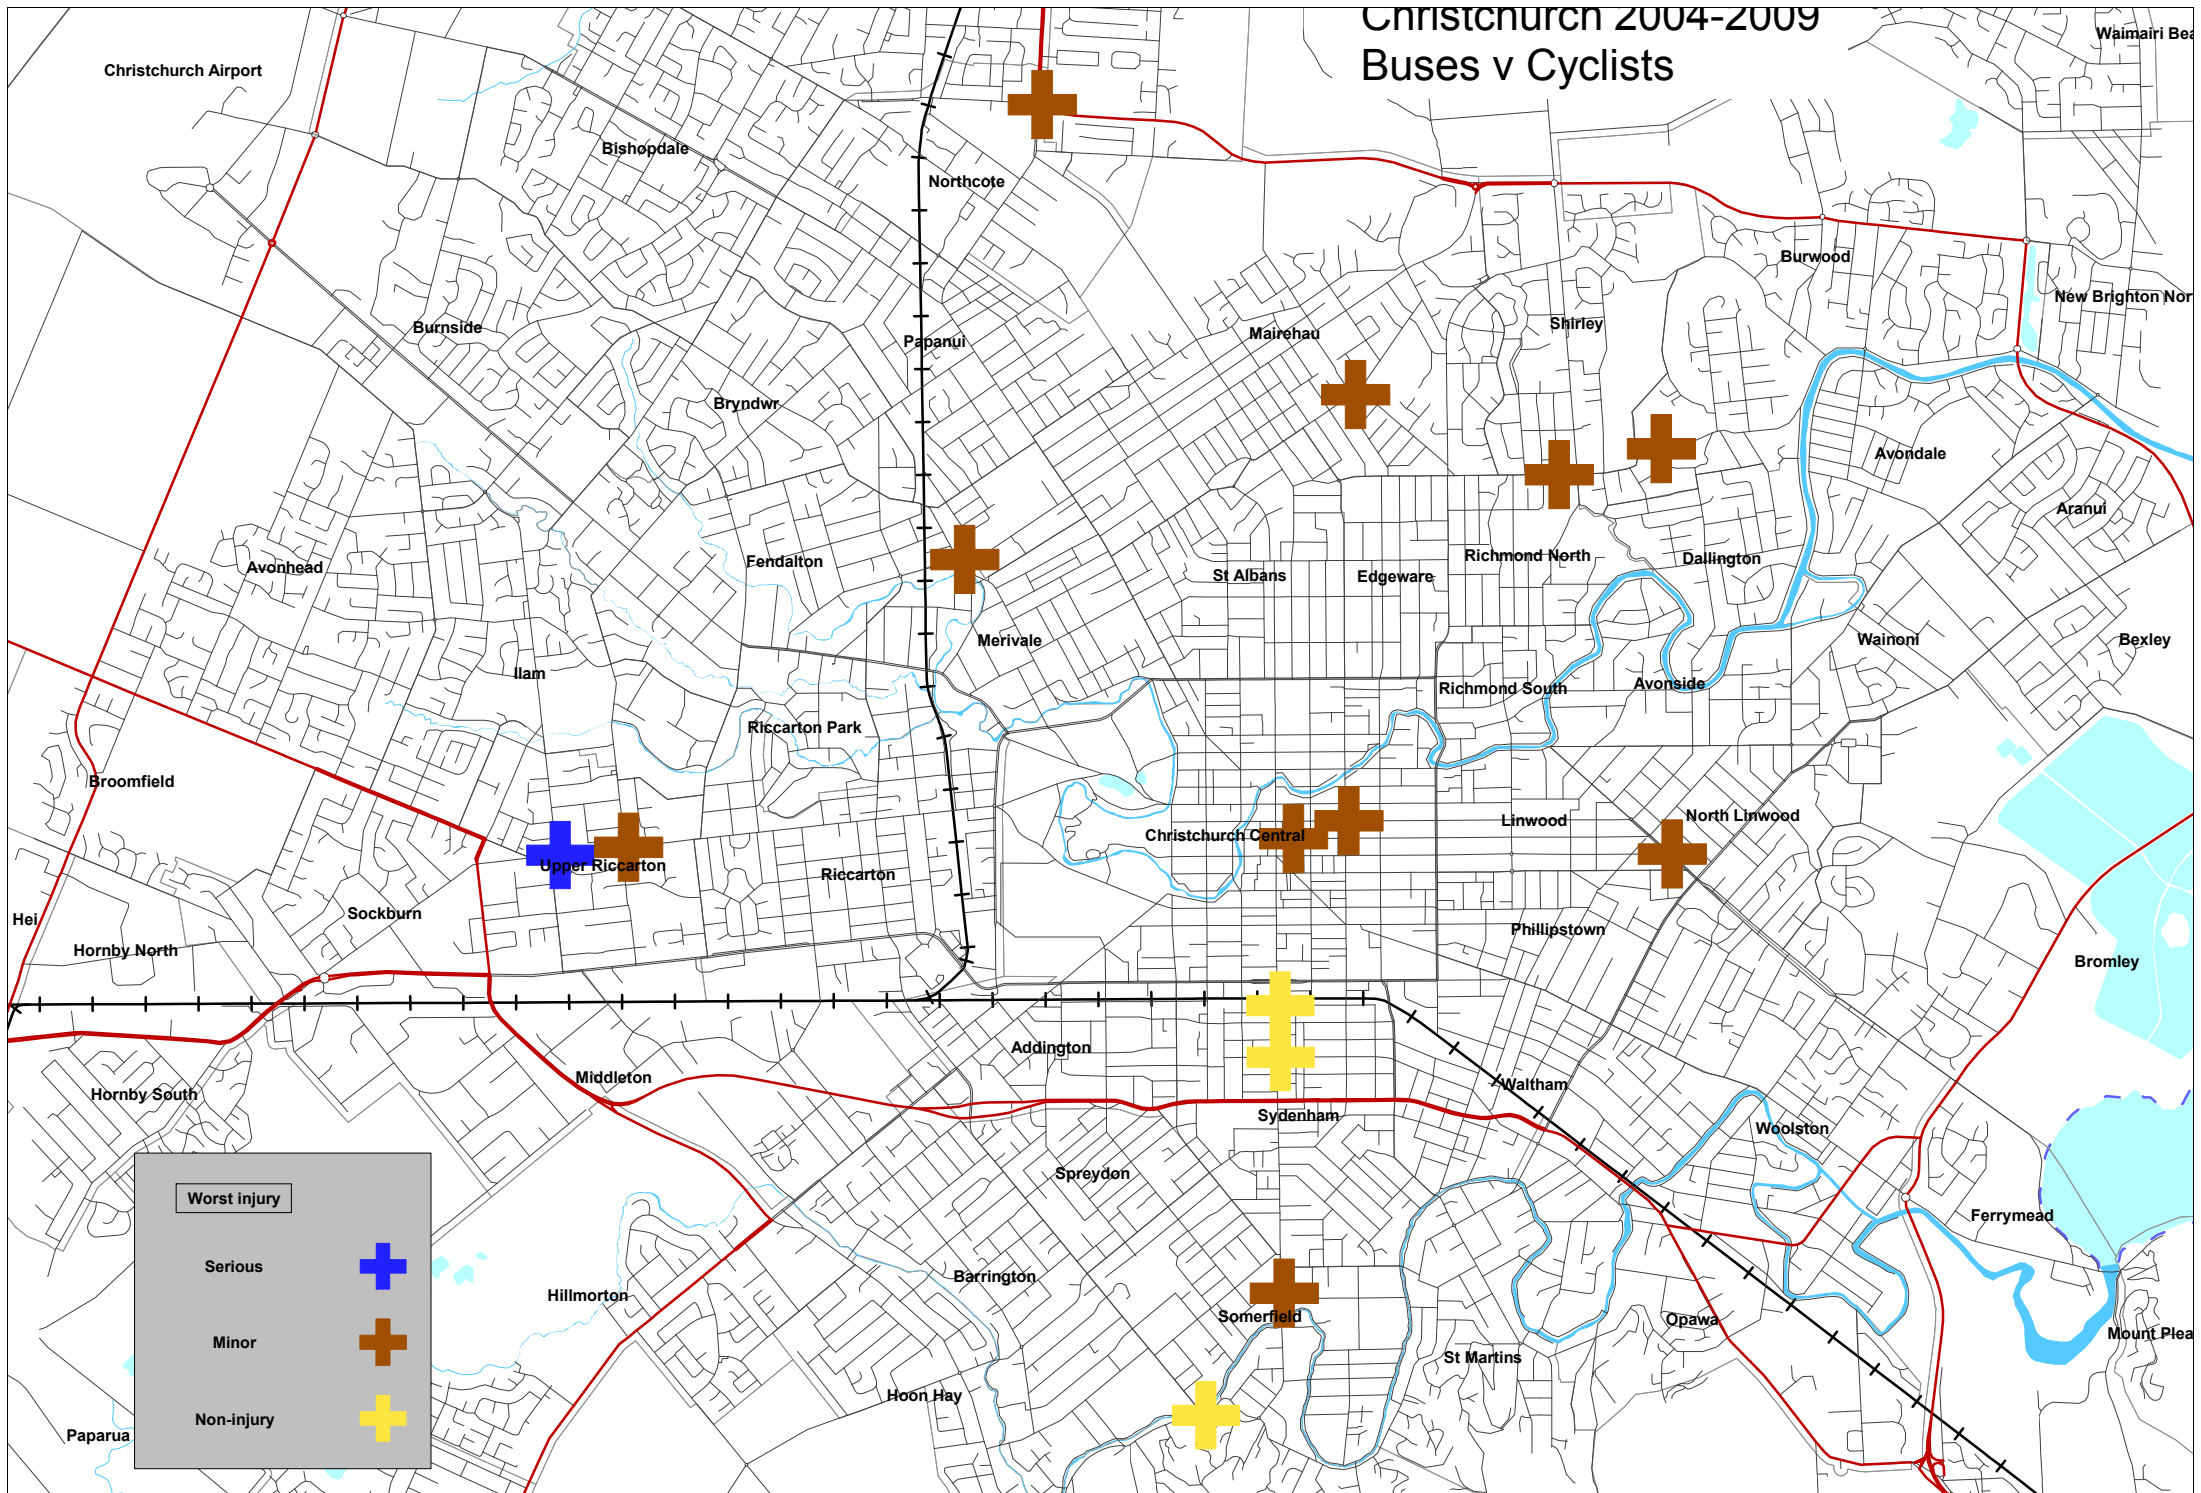

Christchurch 2004-2009 Buses v Cyclists

Worst injury	
Serious	+
Minor	+
Non-injury	+